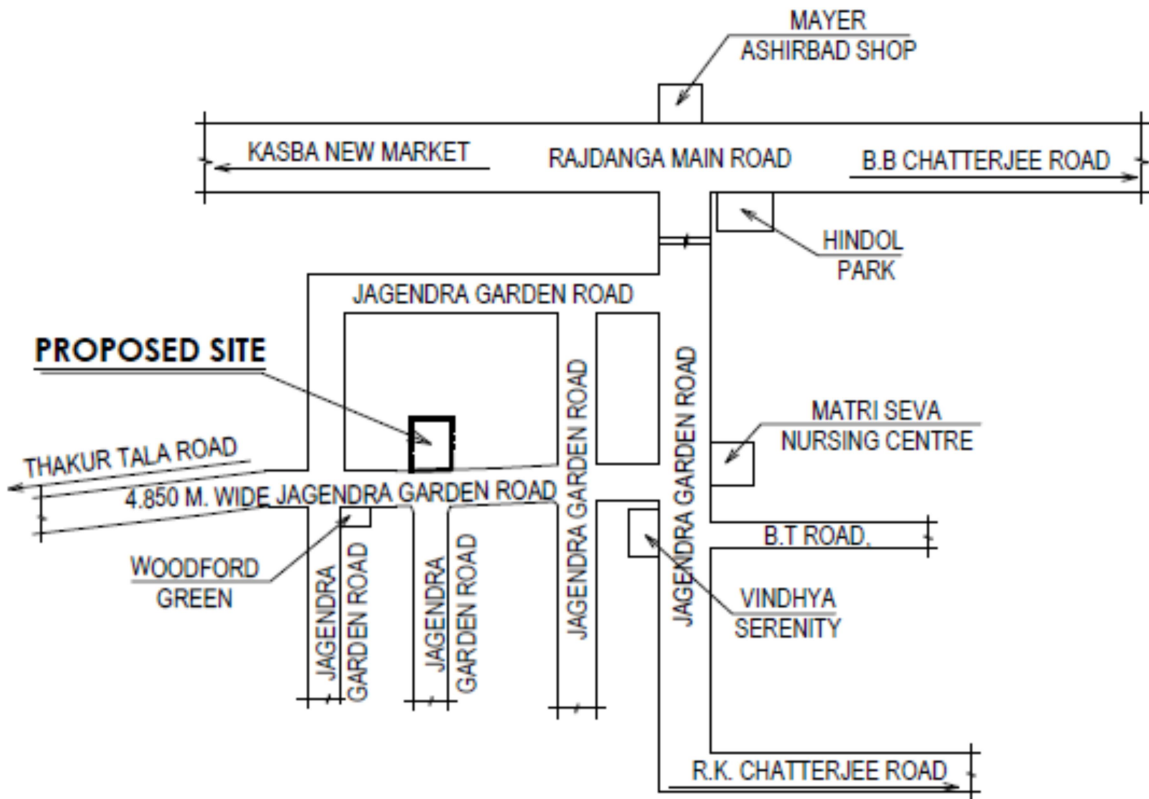

Ref. No.

Date

LOCATION MAP: KEY PLAN WITH LATITUDE AND LONGITUDE FOR THE PROJECT NAMED **“803, JOGENRA GARDEN”** at 803, JOGENRA GARDEN, under WARD – 107 of BOROUGH – XII of KMC, P.S.- KASBA, P.O.- E.K.T.P, KOLKATA- 700078, WB, India:

CO-ORDINATE IN WGS-84

LATITUDE	LONGITUDE
22.514689	88.387056
22.514606	88.386917

LOCATION PLAN

SCALE - 1 : 4000

For LOKENATH CONSTRUCTION

Shamshu Kumar

Proprietor